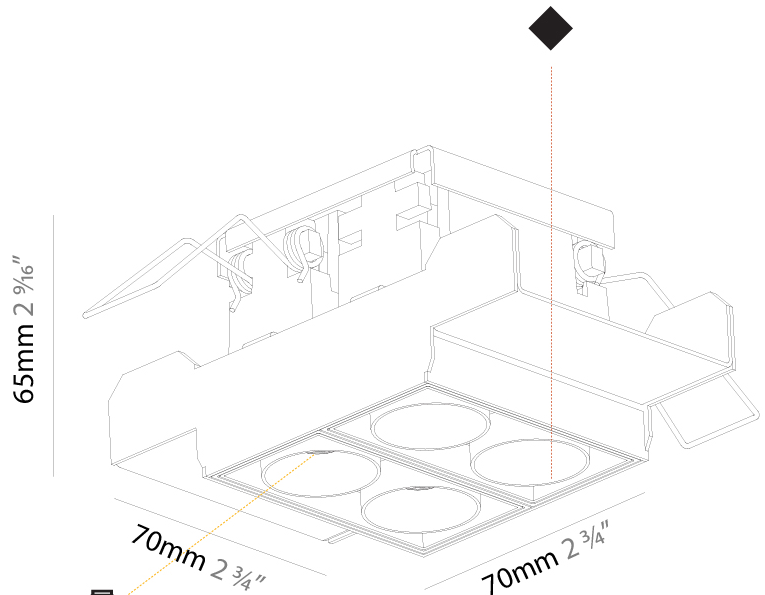

PHYSICAL

Shape: Rectangle
Length (mm): 70
Length (in): 2 ¾
Width (mm): 70
Width (in): 2 ¾
Height (mm): 65
Height (in): 2 9/16
Ceiling Thickness (mm): 12.5
Ceiling Thickness (in): 1/2
Min. Recessing Depth (mm): 100
Min. Recessing Depth (in): 3 15/16
Light Distribution: Downlight
Weight (kg): 0.437
Weight (lbs): 0.96
Fixture Finish: SSR / BKV / CWI / CRY / HAB / UFT / ITA / RUA / FTG / MYG / LOD / PUS / FRO / FUP / KIA / POP / BLS / SPG / MEY / GOH / GUM / CHC / COM / ABZ / JAG / OBR / MOS / ROR
Fixture Material: Aluminum Die Cast
Cut-out Measurements: 82mm / 3 1/4" x 42mm / 1 5/8"
Upon Request: Unique Ceiling Thickness

ELECTRICAL

Lamp Type: LED (Zhaga Standard)
Input Wattage (W): 18
Total Output Wattage (W): 16.4
Dimming: Tri-Mode (Non-Dimming and Phase Dimming (120Vac only) and 0-10V Dimming)
Driver Included: No
Driver Location: Recessed Housing
Driver Type: Constant Current - Universal
Driver Class: Class 2
Housing: See components
Input Voltage (V): 120 - 277
Constant Current (MA): 1050

LED

Number of LEDs: 4
Color Temperature (°K): 2700 / 3000 / 3500 / 4000
Max. Delivered Lumen (lm): Max. 887
CRI: >90 CRI
Lamp Life (hrs): 50000
Upon Request: Special Color Temperature

OPTICAL

Reflector°: 8 / 18 / 34
Upon Request: Special Beam Angles

RATINGS AND CERTIFICATIONS

Certified By: CSA Certified to UL and CSA Standards

IP rating: IP20
Zaneen Corporation © 2024, T 1800-388-3382, F 416-247-9319, www.zaneen.com