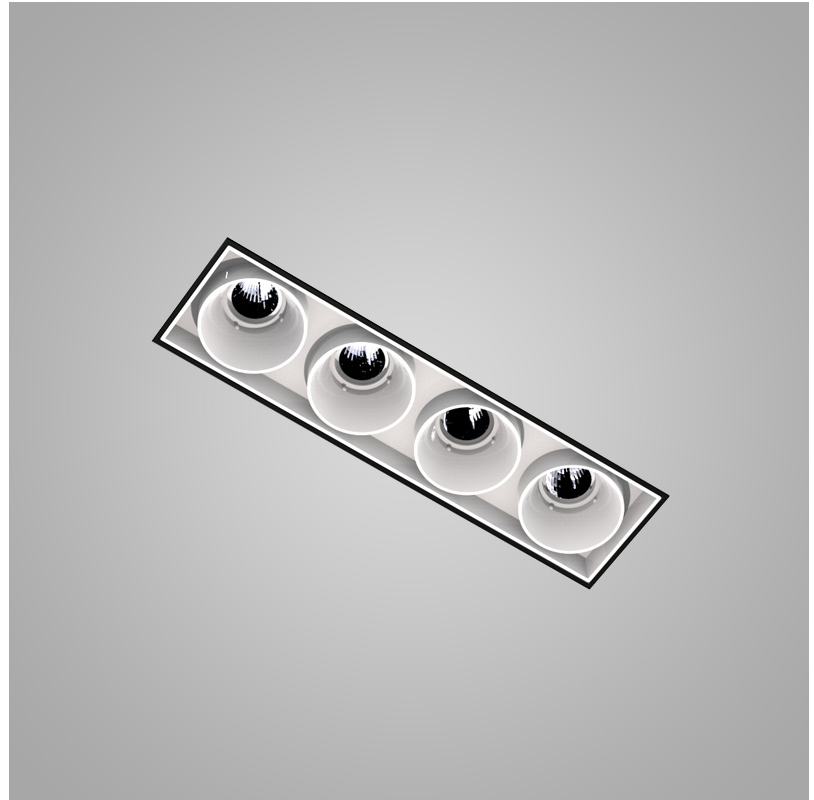

GENERAL

Series: Magiq
Subseries: Magiq 4 Cell
Brand: Prolicht
Division: Architectural
Mounting Type: Trimless
Mounting Location: Ceiling
Subcategory: Downlight

PHYSICAL

Shape: Rectangle
Length (mm): 135
Length (in): 5 ⁵/₁₆
Width (mm): 35
Width (in): 1 ³/₈
Height (mm): 65
Height (in): 2 ⁹/₁₆
Ceiling Thickness (mm): 12.5
Ceiling Thickness (in): 1/2
Min. Recessing Depth (mm): 100
Min. Recessing Depth (in): 3 ¹⁵/₁₆
Light Distribution: Downlight
Weight (kg): 0.403
Weight (lbs): 0.89
Fixture Finish: BLK / WHI
Fixture Material: Aluminum Die Cast
Cut-out Measurements: 142mm / 5 9/16" x 42mm / 1 5/8"
Upon Request: Unique Ceiling Thickness

ELECTRICAL

Lamp Type: LED (Zhaga Standard)
Input Wattage (W): 14.3
Total Output Wattage (W): 13.3
Dimming: Tri-Mode (Non-Dimming and Phase Dimming (120Vac only) and 0-10V Dimming)
Driver Included: No
Driver Location: Recessed Housing
Driver Type: Constant Current - Universal
Driver Class: Class 2
Housing: See components
Input Voltage (V): 120 - 277
Constant Current (MA): 1050

LED

Number of LEDs: 4
Color Temperature (°K): 2700 / 3000 / 3500 / 4000
Max. Delivered Lumen (lm): 750 / 850 / 862 / 880
CRI: >90 CRI
Lamp Life (hrs): 50000
Upon Request: Special Color Temperature

OPTICAL

Reflector°: 8 / 18 / 34
Upon Request: Special Beam Angles

RATINGS AND CERTIFICATIONS

Certified By: CSA Certified to UL and CSA Standards
IP rating: IP20