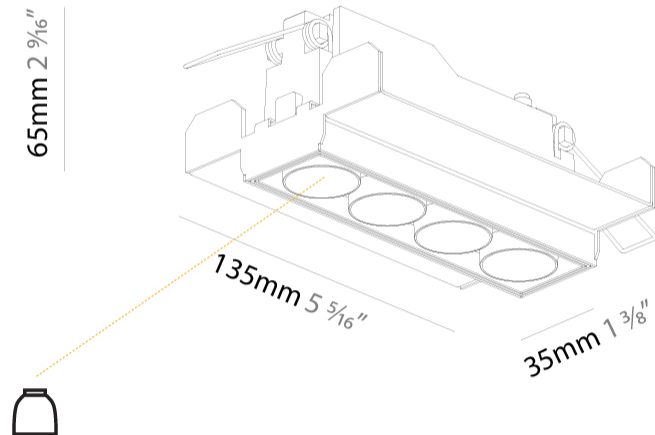

GENERAL

Series: Magiq
Subseries: Magiq 4 Cell
Brand: Prolicht
Division: Architectural
Mounting Type: Trimless
Mounting Location: Ceiling
Subcategory: Downlight

PHYSICAL

Shape: Rectangle
Length (mm): 135
Length (in): 5 ⁵/₁₆
Width (mm): 35
Width (in): 1 ³/₈
Height (mm): 65
Height (in): 2 ⁹/₁₆
Ceiling Thickness (mm): 12.5
Ceiling Thickness (in): 1/2
Min. Recessing Depth (mm): 100
Min. Recessing Depth (in): 3 ¹⁵/₁₆
Light Distribution: Downlight
Weight (kg): 0.403
Weight (lbs): 0.89
Fixture Finish: BLK / WHI
Fixture Material: Aluminum Die Cast
Cut-out Measurements: 142mm / 5 9/16" x 42mm / 1 5/8"
Upon Request: Unique Ceiling Thickness

ELECTRICAL

Lamp Type: LED (Zhaga Standard)
Input Wattage (W): 14.3
Total Output Wattage (W): 13.3
Dimming: Tri-Mode (Non-Dimming and Phase Dimming (120Vac only) and 0-10V Dimming)
Driver Included: No
Driver Location: Recessed Housing
Driver Type: Constant Current - Universal
Driver Class: Class 2
Housing: See components
Input Voltage (V): 120 - 277
Constant Current (MA): 1050

LED

Number of LEDs: 4
Color Temperature (°K): 2700 / 3000 / 3500 / 4000
Max. Delivered Lumen (lm): 750 / 850 / 862 / 880
CRI: >90 CRI
Lamp Life (hrs): 50000
Upon Request: Special Color Temperature

OPTICAL

Reflector°: 8 / 18 / 34
Upon Request: Special Beam Angles

RATINGS AND CERTIFICATIONS

Certified By: CSA Certified to UL and CSA Standards
IP rating: IP20